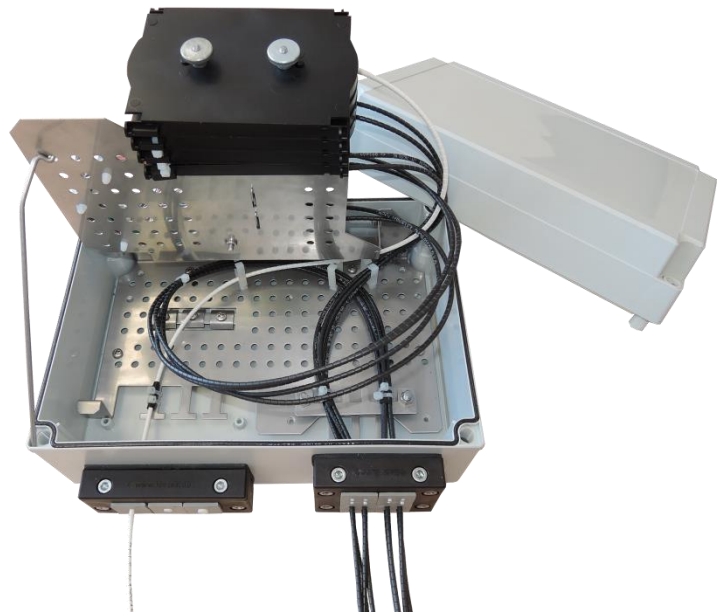

# F-BOX 48S 18SC

F-BOX 48S 18SC optical distribution box is designed for installation into the underground chambers MUC 315 and MUC 425. The distribution box is fastened inside the chamber bell and is used for patch cords interconnection or pre-connectorized cables. Frame gland system is supplied separately upon required cable dimensions.

## F-BOX 48S 18SC advantages

- Easy and fast installation
- Screw locking
- Hinged splice tray holder and adapter plate
- Optional PLC splitter installation into a tray
- Max. capacity 48 splices
- Connector capacity 18x SC simplex or LC duplex
- Separate system for incoming and outgoing cables
- Optional mid-span access
- IP 65

## Application

Distribution box is secured inside the chamber bell where is fixed by pressing into the prepared holder. When purchasing the frame gland system with inserts you are able to fit in up to 3 feeder cables with different diameters (see table product codes). Gland inserts are available in the range of 2-8 mm in 1 mm increments. Frame gland system is used for incoming and outgoing drop cables. Each insert includes 4x inputs in the range of 2-6 mm in 1 mm increments. All glands and inserts are not part of the cabinet and are offered separately (see table product codes). Part of accessories are cable holders, tightening belts, desiccant bag, plastic ranging eyes and sealing gel.

## Technical specification

Gland for feeder cables	(choose from table product codes)
Gland for drop cables	(choose from table product codes)
Impact protection	IK 07 to EN 62262
Coverage degree	IP 65 to EN 60529
Color	Light gray
Material	PC/ABS, Stainless steel sheet
Dimensions	W 255mm, L180mm, D 130mm
Weight	3kg