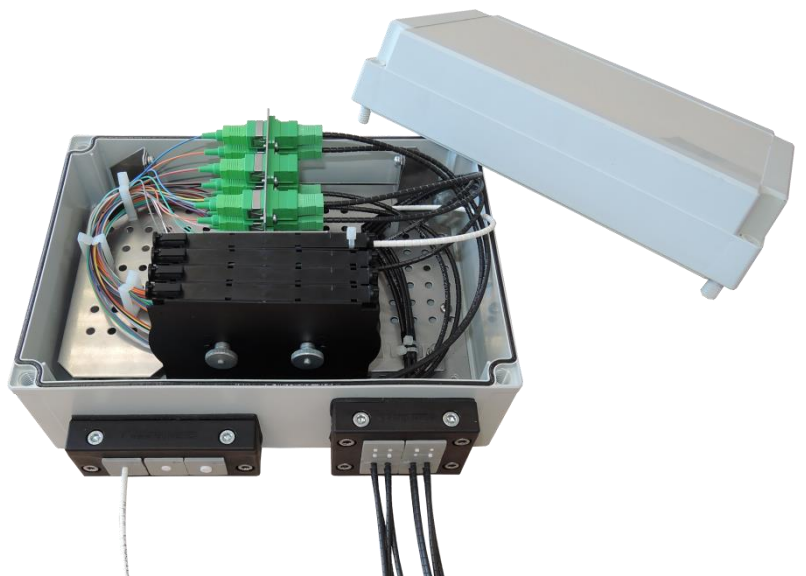

Application

Distribution box is secured inside the chamber bell where is fixed by pressing into the prepared holder. When purchasing the frame gland system with inserts you are able to fit in up to 3 feeder cables with different diameters (see table product codes). Gland inserts are available in the range of 2-8 mm in 1 mm increments. Frame gland system is used for incoming and outgoing drop cables. Each insert includes 4x inputs in the range of 2-6 mm in 1 mm increments. All glands and inserts are not part of the cabinet and are offered separately (see table product codes). Part of accessories are cable holders, tightening belts, desiccant bag, plastic ranging eyes and sealing gel.

The box is pre-installed with 4 pieces of splice trays KM2 for a total capacity of 48 splices. Adapter plate has 18x SC simplex footprints.